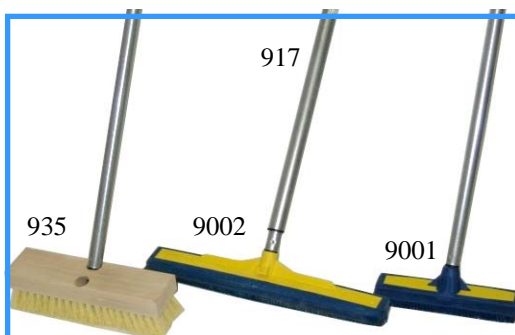

**937**  
**936**  
**936 - Goggle/ Chem Splash**  
**937 - Glasses - Safety w/ side shield**

**957**  
Non-sparking collapsible  
shovel

**938**  
Yellow Latex 12"  
Boots

**919**  
**945**  
**931**  
**931**  
**933**  
**945** Coveralls with hood and  
boots  
**919** Face Shield  
**931** Gloves, Chemical  
(Nitrile) 11 Mil  
**933** Kevlar gloves with dots  
(not shown)

**935**  
**9002**  
**9001**  
**917**  
**9001 - Broom 9" Poly - Head Only**  
**9002 - Broom 16" Poly - Head Only**  
**935 - 10" Poly Bristle Deck Brush**  
**917 - Telescoping Broom Handle**

**975**  
White hand scoop